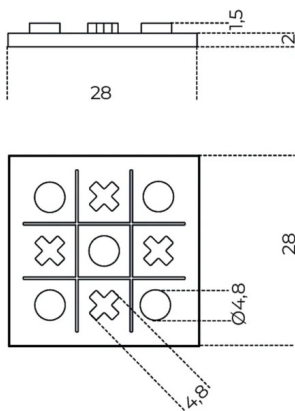


Tip Tap Toe

Silvia Gallotti
2017

Table game in natural polished Nero Marquina marble and solid brass. Pawns in bright and satin brass.

Cm (L x P x H)
28 x 28 x 4

Inches (L x P x H)
11¼ x 11¼ x 1¾

Finishes