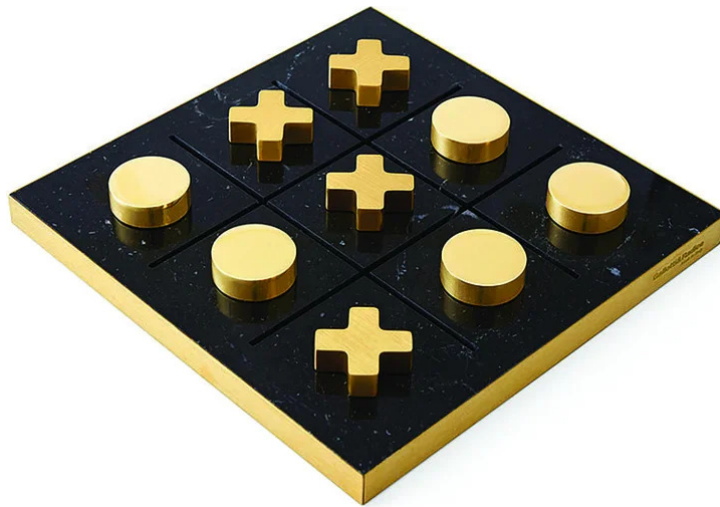


Tip Tap Toe

Silvia Gallotti
2017

Table game in natural polished Nero Marquina marble and solid brass. Pawns in bright and satin brass.

Cm (L x P x H)
28 x 28 x 4

Inches (L x P x H)
11¼ x 11¼ x 1¾

Finishes

Metal

Bright brass

Satin brass

Marble

Nero Marquina